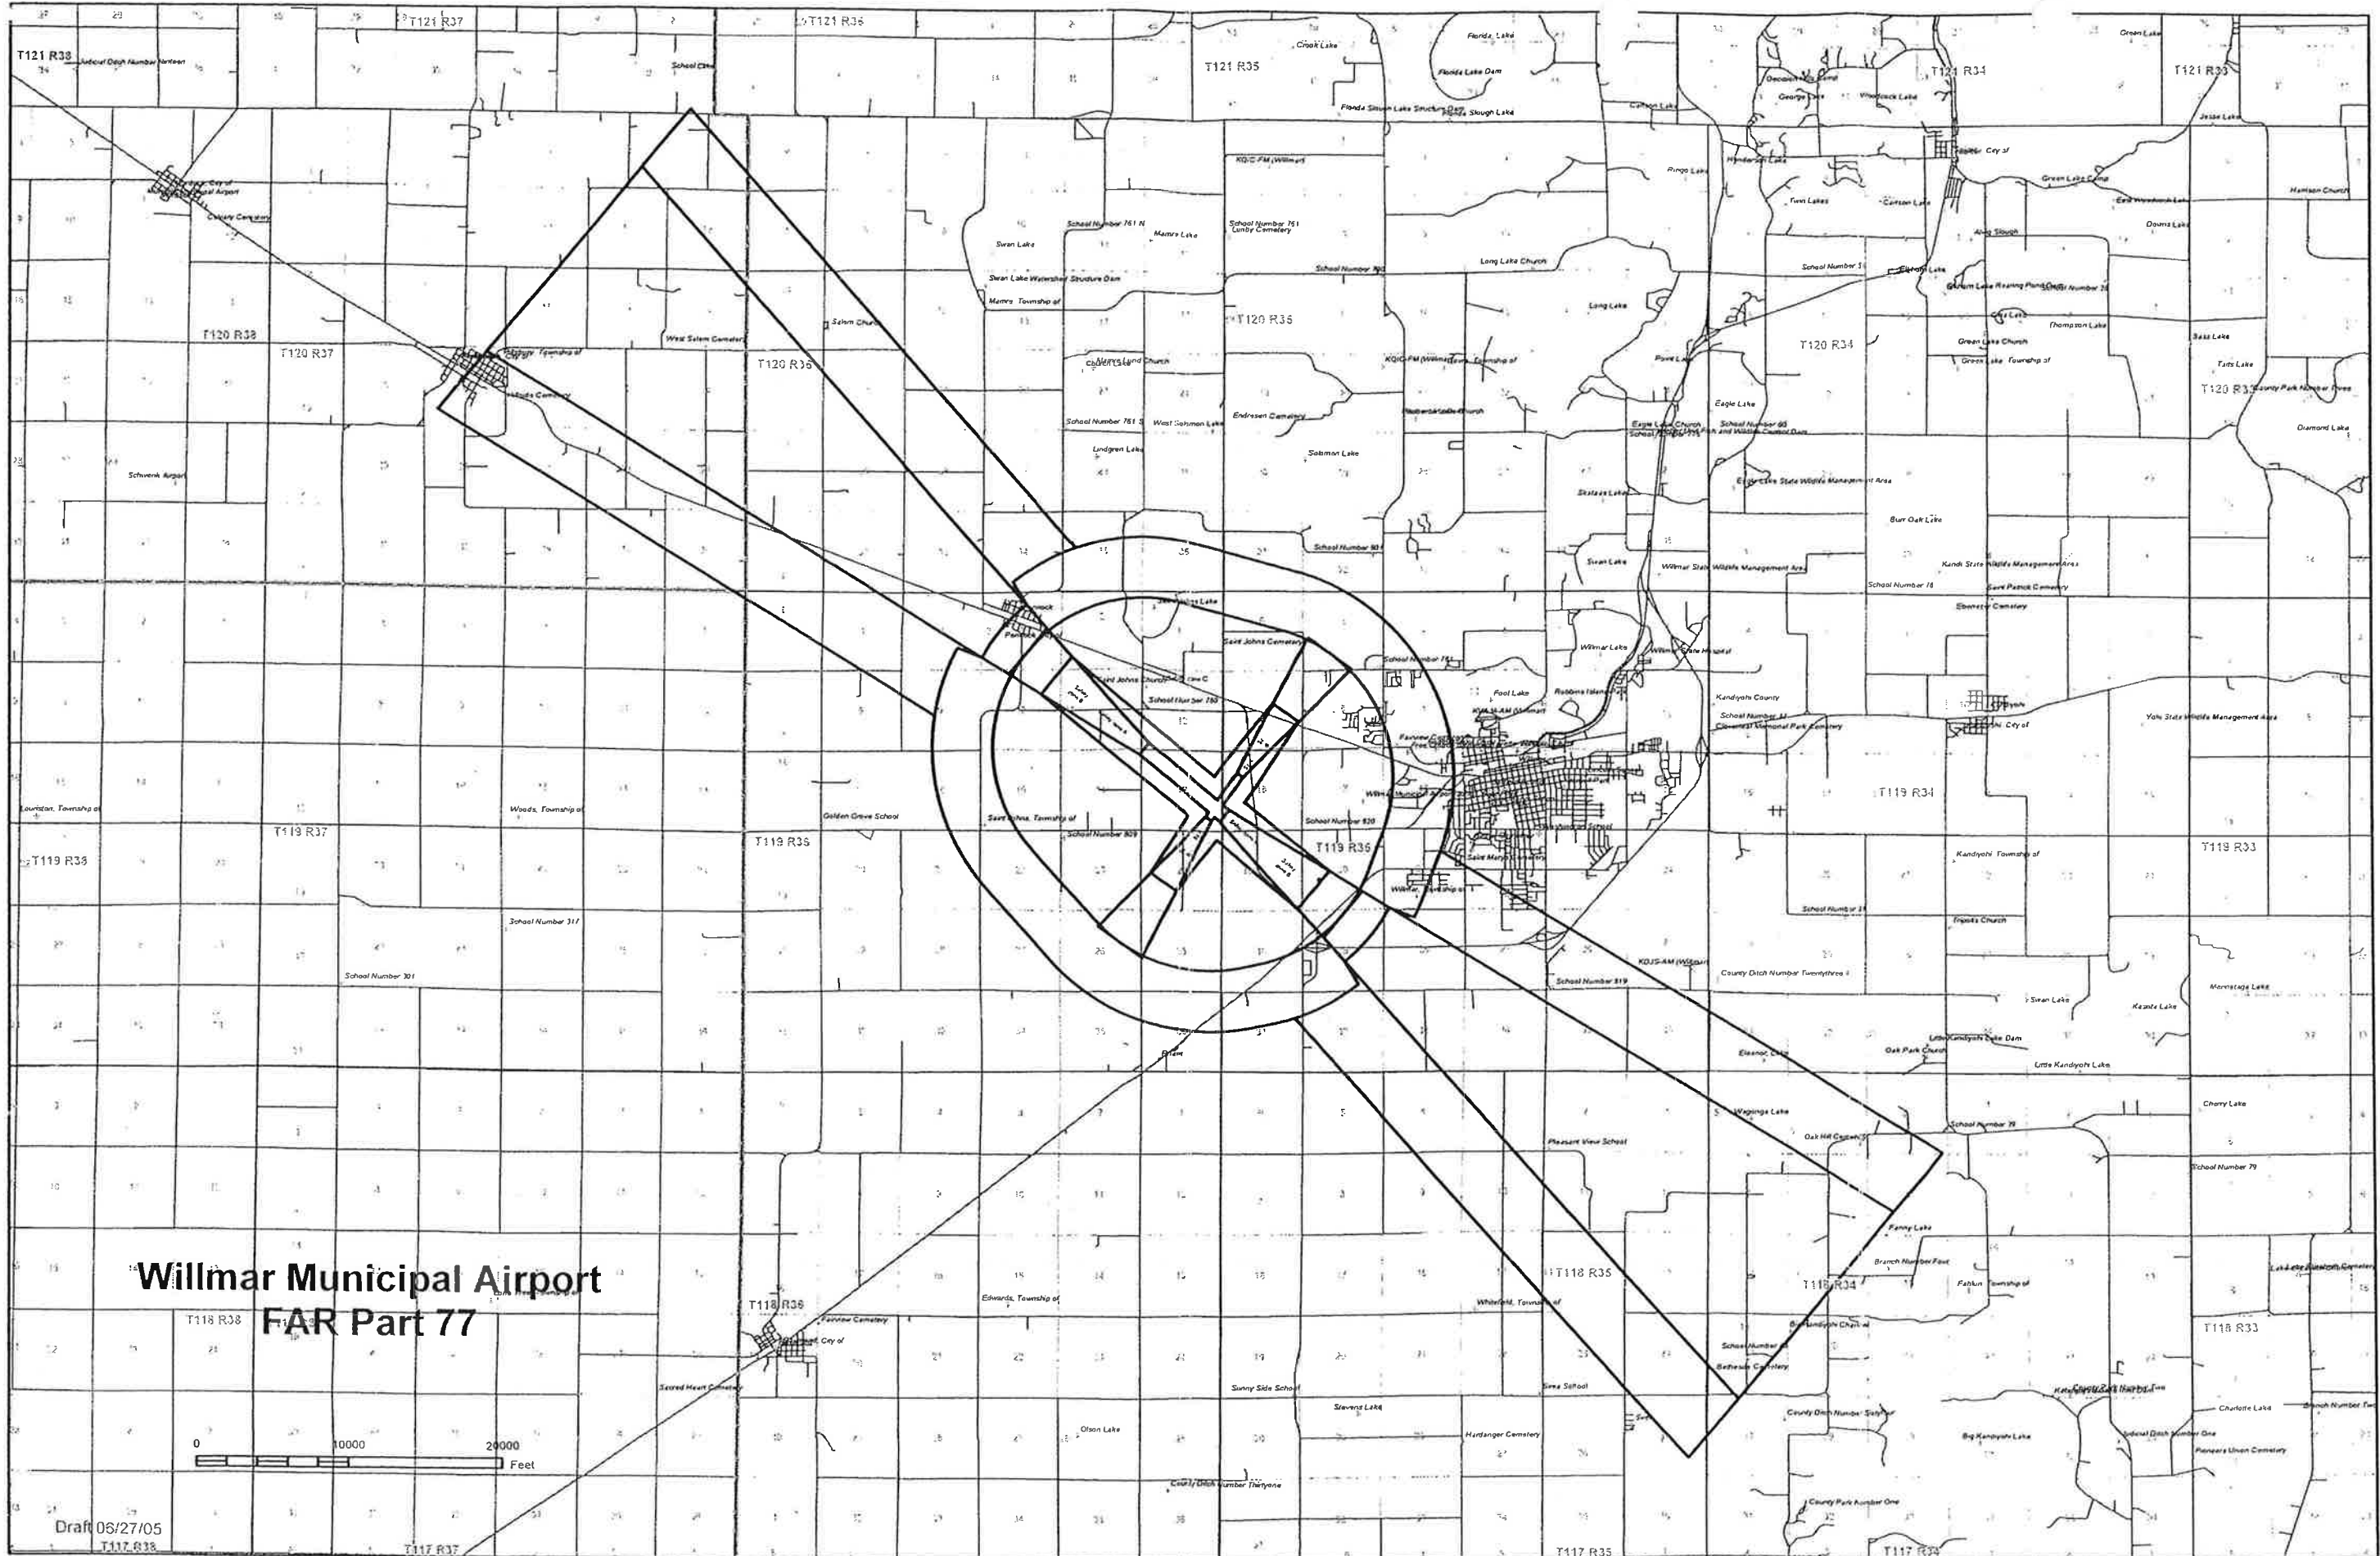

**Willmar Municipal Airport
MnDOT Zoning**

**Willmar Municipal Airport
FAR Part 77**

Draft 06/27/05
T117 R38